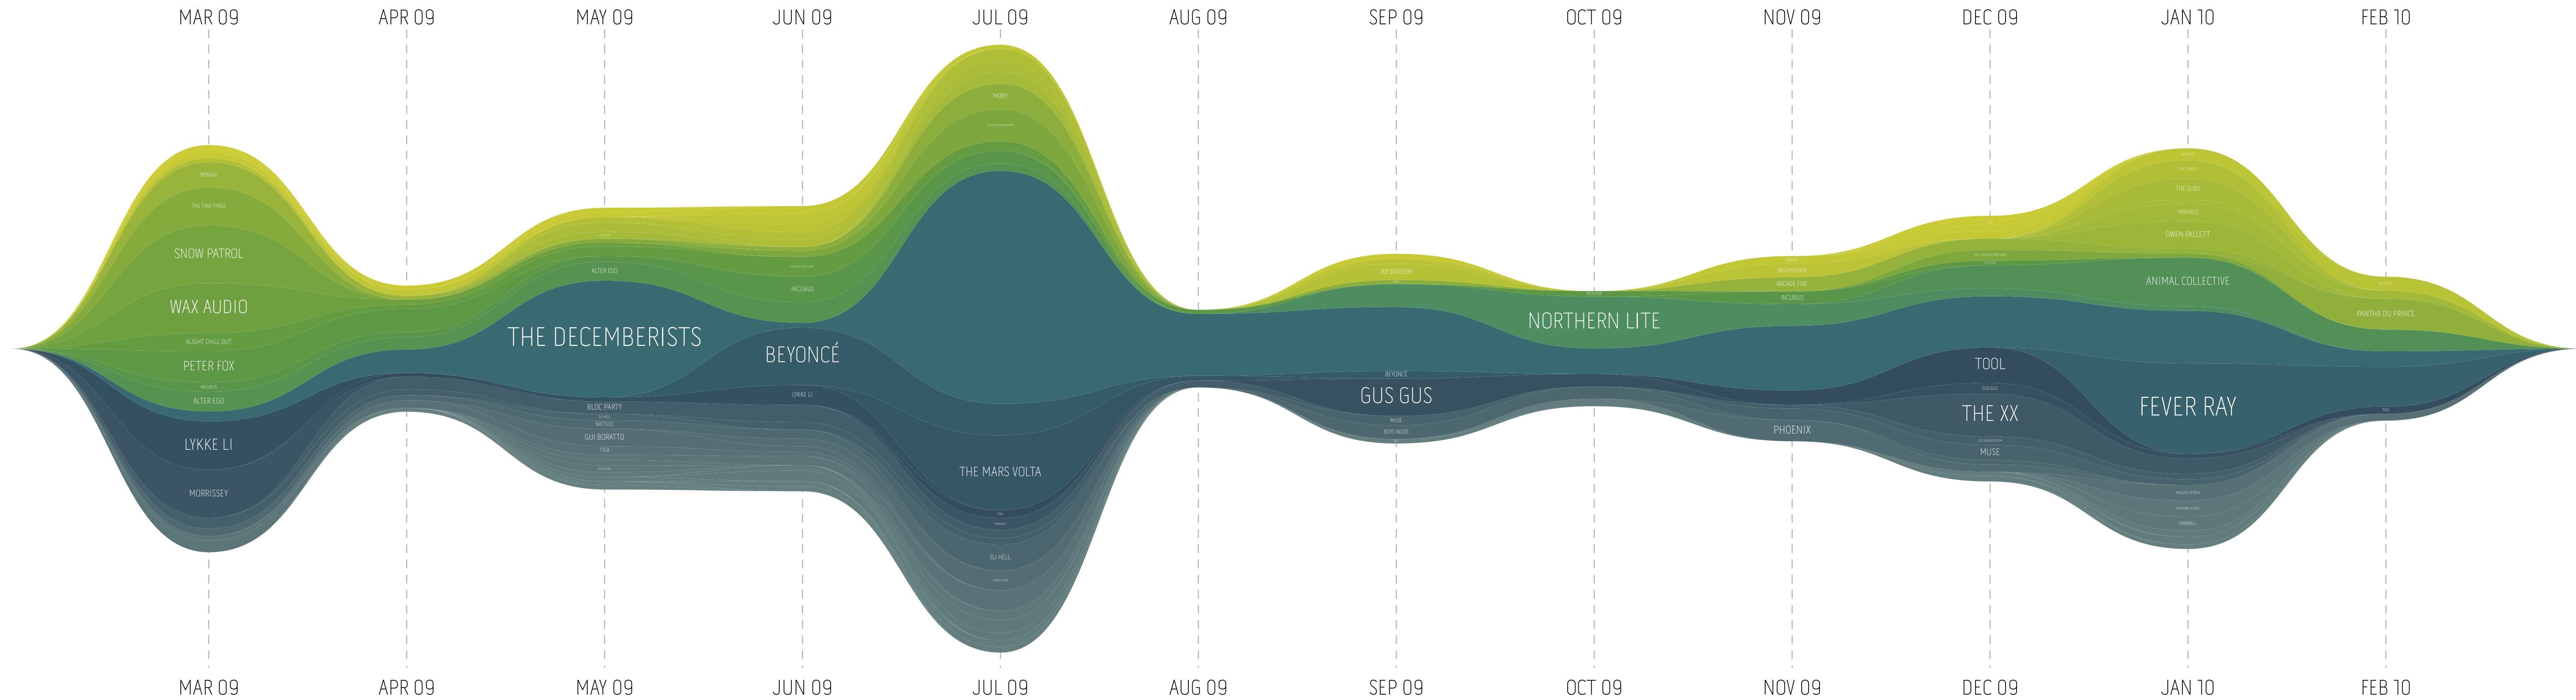

# GOMEZR'S LISTENING TRENDS

MONTH-BY-MONTH LISTENING TRENDS FOR THE PAST 12 MONTHS\*

\* Derived from your top 40 artists for the past 12 months. The sections in this graph illustrate your top 40 artists in each month.